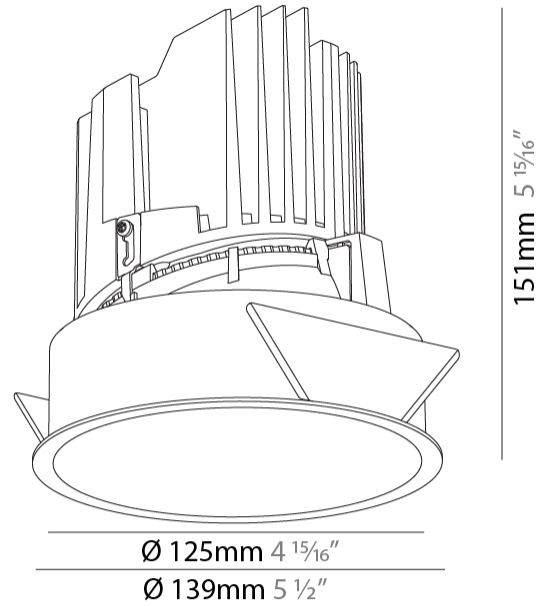

PHYSICAL

Shape: Round
Diameter (mm): 139
Diameter (in): 5 1/2
Height (mm): 151
Height (in): 5 15/16
Ceiling Thickness (mm): 10 / 12.5 / 15
Ceiling Thickness (in): 3/8 or 1/2 or 9/16
Min. Recessing Depth (mm): 170
Min. Recessing Depth (in): 6 11/16
Light Distribution: Downlight
Weight (kg): 0.946
Weight (lbs): 2.09
Fixture Finish: SSR / BKV / CWI / CRY / HAB / UFT / ITA / RUA / FTG / MYG / LOD / PUS / FRO / FUP / KIA / POP / BLS / SPG / MEY / GOH / GUM / CHC / COM / ABZ / JAG / OBR / MOS / ROR
Fixture Material: Aluminum Die Cast
Cut-out Measurements: 130mm / 5 1/8"

ELECTRICAL

Lamp Type: LED (Zhaga Standard)
Input Wattage (W): 13.2 / 16.5
Total Output Wattage (W): 12 / 14
Dimming: Tri-Mode (Non-Dimming and Phase Dimming (120Vac only) and 0-10V Dimming)
Driver Included: No
Driver Location: Recessed Housing
Driver Type: Constant Current - Universal
Driver Class: Class 2
Housing: See components
Input Voltage (V): 120 - 277
Constant Current (MA): 350

LED

Number of LEDs: 1
Color Temperature (°K): 2700 / 3000 / 3500 / 4000
Max. Delivered Lumen (lm): 810 / 900 / 970 / 990
Nominal Lumen (lm): 960 / 1070 / 1156 / 1180
CRI: >90 CRI
Efficiency (%): 0.905
Lamp Life (hrs): 50000

OPTICAL

Reflector: 10

RATINGS AND CERTIFICATIONS

Certified By: Certified for North American Standards
IP rating: IP54