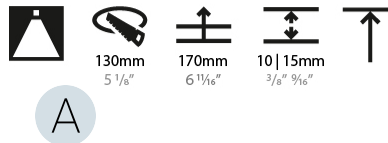

PHYSICAL

Shape: Round
Diameter (mm): 139
Diameter (in): 5 1/2
Height (mm): 151
Height (in): 5 15/16
Ceiling Thickness (mm): 10 / 12.5 / 15
Ceiling Thickness (in): 3/8 or 1/2 or 9/16
Min. Recessing Depth (mm): 170
Min. Recessing Depth (in): 6 11/16
Light Distribution: Downlight
Weight (kg): 0.946
Weight (lbs): 2.09
Fixture Finish: SSR / BKV / CWI / CRY / HAB / UFT / ITA / RUA / FTG / MYG / LOD / PUS / FRO / FUP / KIA / POP / BLS / SPG / MEY / GOH / GUM / CHC / COM / ABZ / JAG / OBR / MOS / ROR
Fixture Material: Aluminum Die Cast
Cut-out Measurements: 130mm / 5 1/8"

ELECTRICAL

Lamp Type: LED (Zhaga Standard)
Input Wattage (W): 13.2 / 16.5
Total Output Wattage (W): 12 / 14
Dimming: Tri-Mode (Non-Dimming and Phase Dimming (120Vac only) and 0-10V Dimming)
Driver Included: No
Driver Location: Recessed Housing
Driver Type: Constant Current - Universal
Driver Class: Class 2
Housing: See components
Input Voltage (V): 120 - 277
Constant Current (MA): 350

LED

Number of LEDs: 1
Color Temperature (°K): 2700 / 3000 / 3500 / 4000
Max. Delivered Lumen (lm): 810 / 900 / 970 / 990
Nominal Lumen (lm): 960 / 1070 / 1156 / 1180
CRI: >90 CRI
Efficiency (%): 0.905
Lamp Life (hrs): 50000

OPTICAL

Reflector: 10

RATINGS AND CERTIFICATIONS

Certified By: Certified for North American Standards
IP rating: IP54