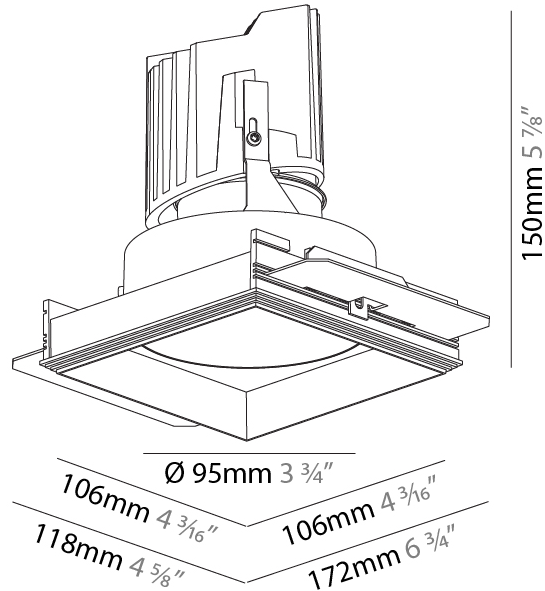

GENERAL

Series: Bioniq
Subseries: Bioniq Square Deep
Brand: Prolicht
Division: Architectural
Mounting Type: Trimless
Mounting Location: Ceiling
Subcategory: Downlight

PHYSICAL

Diameter (mm): 95
Diameter (in): 3 3/4
Length (mm): 106
Length (in): 4 3/16
Width (mm): 106
Width (in): 4 3/16
Height (mm): 150
Height (in): 5 7/8
Ceiling Thickness (mm): 10 / 12.5 / 15 / 25
Ceiling Thickness (in): 3/8 or 1/2 or 9/16 or 1
Min. Recessing Depth (mm): 170
Min. Recessing Depth (in): 6 11/16
Light Distribution: Downlight
Weight (kg): 0.688
Weight (lbs): 1.52
Fixture Finish: SSR / BKV / CWI / CRY / HAB / UFT / ITA / RUA / FTG / MYG / LOD / PUS / FRO / FUP / KIA / POP / BLS / SPG / MEY / GOH / GUM / CHC / COM / ABZ / JAG / OBR / MOS / ROR
Fixture Material: Aluminum Die Cast
Cut-out Measurements: 120mm / 4 3/4" x 120mm / 4 3/4"
Upon Request: Unique Ceiling Thickness

ELECTRICAL

Lamp Type: LED (Zhaga Standard)
Input Wattage (W): 16.5
Total Output Wattage (W): 14.7
Dimming: Dali Dimming
Driver Included: No
Driver Location: Recessed Housing
Driver Type: Constant Current - 120Vac
Driver Class: Class 2
Housing: See Components
Input Voltage (V): 120
Constant Current (MA): 350

LED

Number of LEDs: 1
Color Temperature (°K): Warm Dim
Max. Delivered Lumen (lm): 770
Nominal Lumen (lm): 1140
CRI: >90 CRI
Lamp Life (hrs): 50000
Upon Request: RGB-W Tunable White Special Color Temperature Special LED

OPTICAL

Reflector: 20 / 40 / 60
Upon Request: Special Beam Angles

RATINGS AND CERTIFICATIONS

Zaneen Group, Inc. 6260 F 1600 988-3382, F 416-247-9319, www.zaneen.com

Certified By: Certified for North American Standards
In a constant effort to supply the best product, we reserve the right to change specifications or materials without notice. The most recent specification sheets are found at zaneen.com